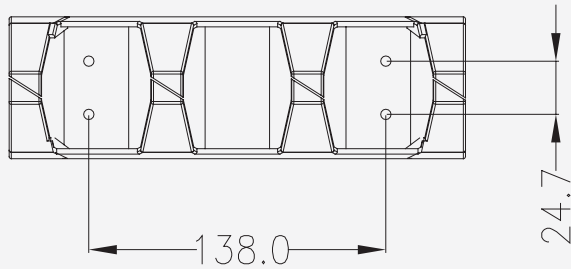

Plastic Cable Management without legs

SLOCM020005

NOTES:

1. MATERIAL : ABS UL94V-0
2. BURR : 0.05mm MAX
3. PART NUMBER : SLOCM020005