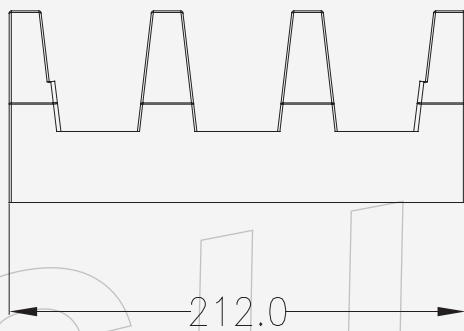

Plastic Cable Management without legs

SLOCM020005

NOTES:

1. MATERIAL : ABS UL94V-0
2. BURR : 0.05mm MAX
3. PART NUMBER : SLOCM020005