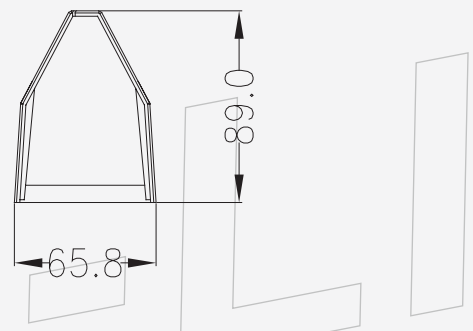

Plastic Cable Management without legs

SLOCM020005

NOTES:

1. MATERIAL : ABS UL94V-0
2. BURR : 0.05mm MAX
3. PART NUMBER : SLOCM020005