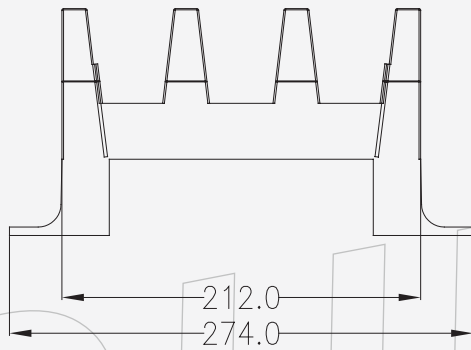

Plastic Cable Management with legs

SLOCM020004

NOTES:

1. MATERIAL : ABS UL94V-0
2. BURR : 0.05mm MAX
3. PART NUMBER : SLOCM020004