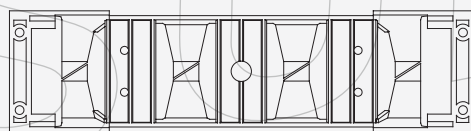

Plastic Cable Management with legs

SLOCM020004

NOTES:

1. MATERIAL : ABS UL94V-0
2. BURR : 0.05mm MAX
3. PART NUMBER : SLOCM020004