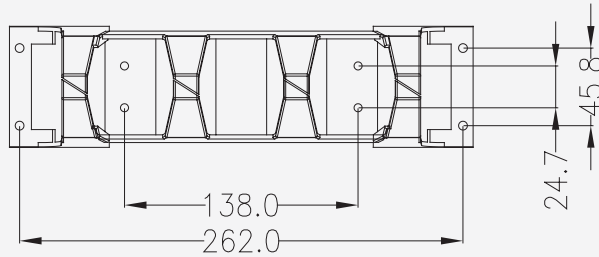

Plastic Cable Management with legs

SLOCM020004

NOTES:

1. MATERIAL : ABS UL94V-0
2. BURR : 0.05mm MAX
3. PART NUMBER : SLOCM020004