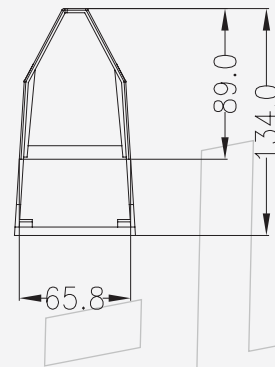

Plastic Cable Management with legs

SLOCM020004

NOTES:

1. MATERIAL : ABS UL94V-0
2. BURR : 0.05mm MAX
3. PART NUMBER : SLOCM020004