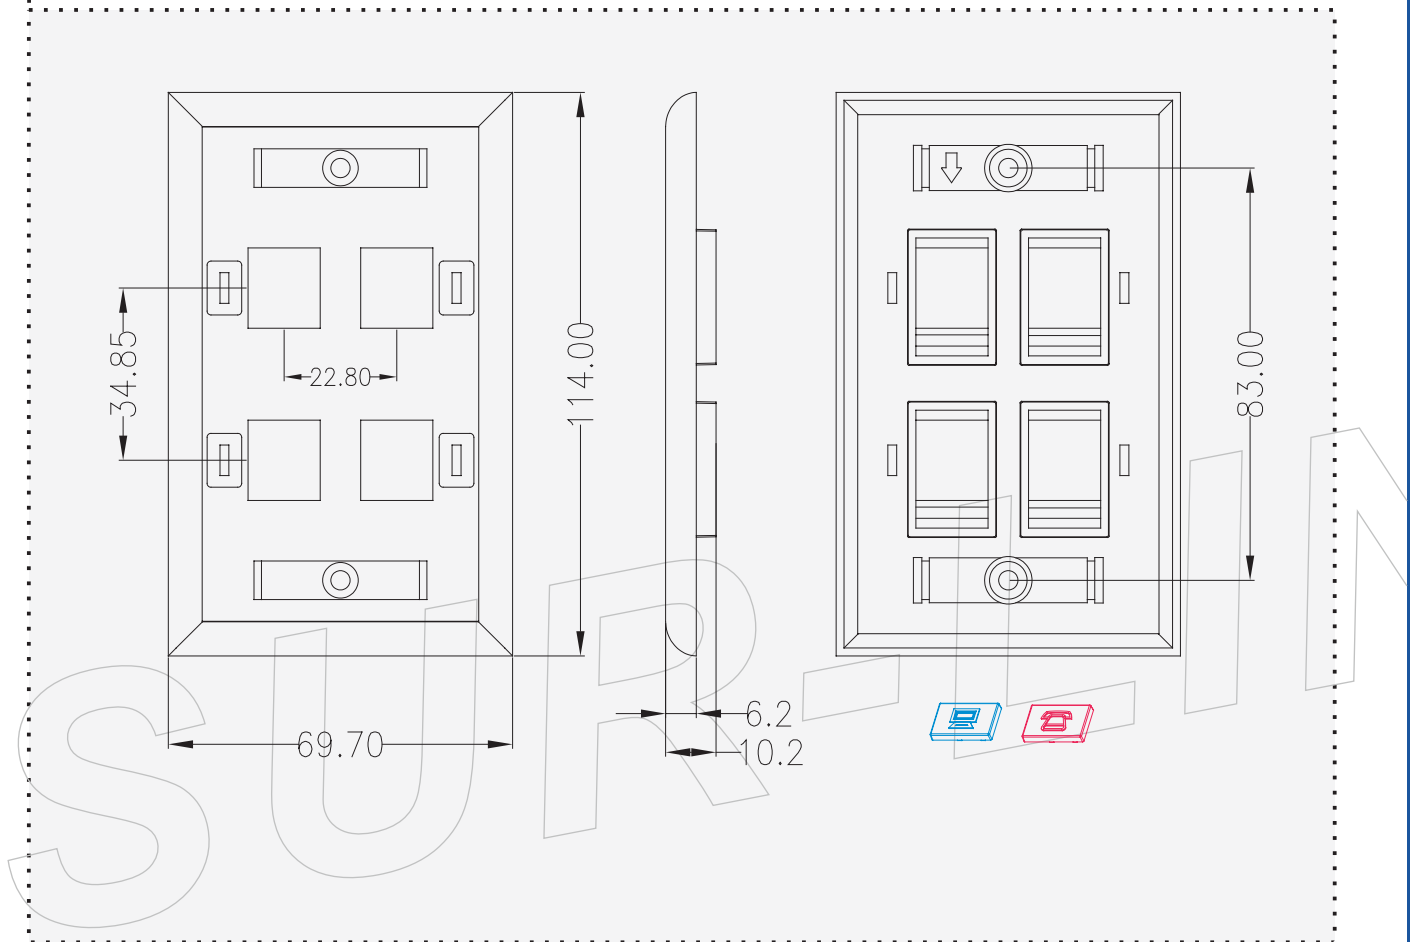

4 Port Faceplate , 120 type

SL0FP04011201

NOTES:

1. MATERIAL : ABS UL94V-0
2. BURR : 0.05mm MAX
3. PART NUMBER:SL0FP04011201