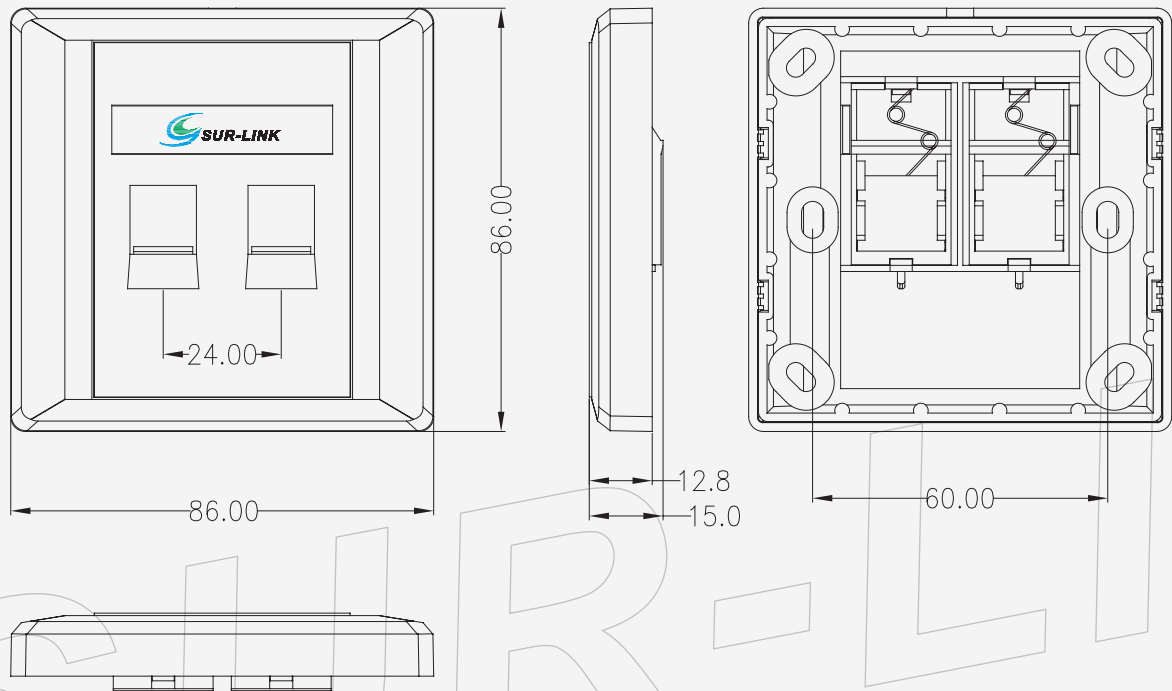

2 Port 86 type Faceplate with shutter

SL0FP02012101

NOTES:

1. MATERIAL : ABS UL94V-0
2. BURR : 0.05mm MAX
3. PART NUMBER:SL0FP02012101