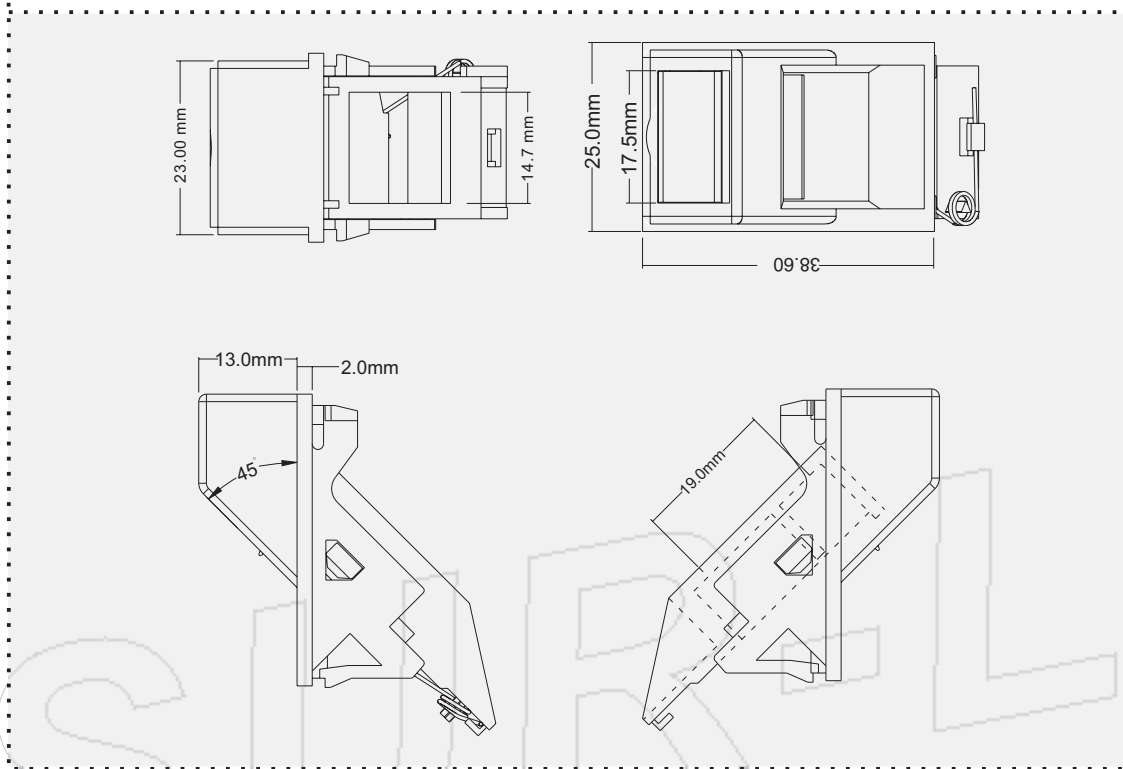

# 1 Port Floor type Faceplate

SLOFP01011003

## Presentation