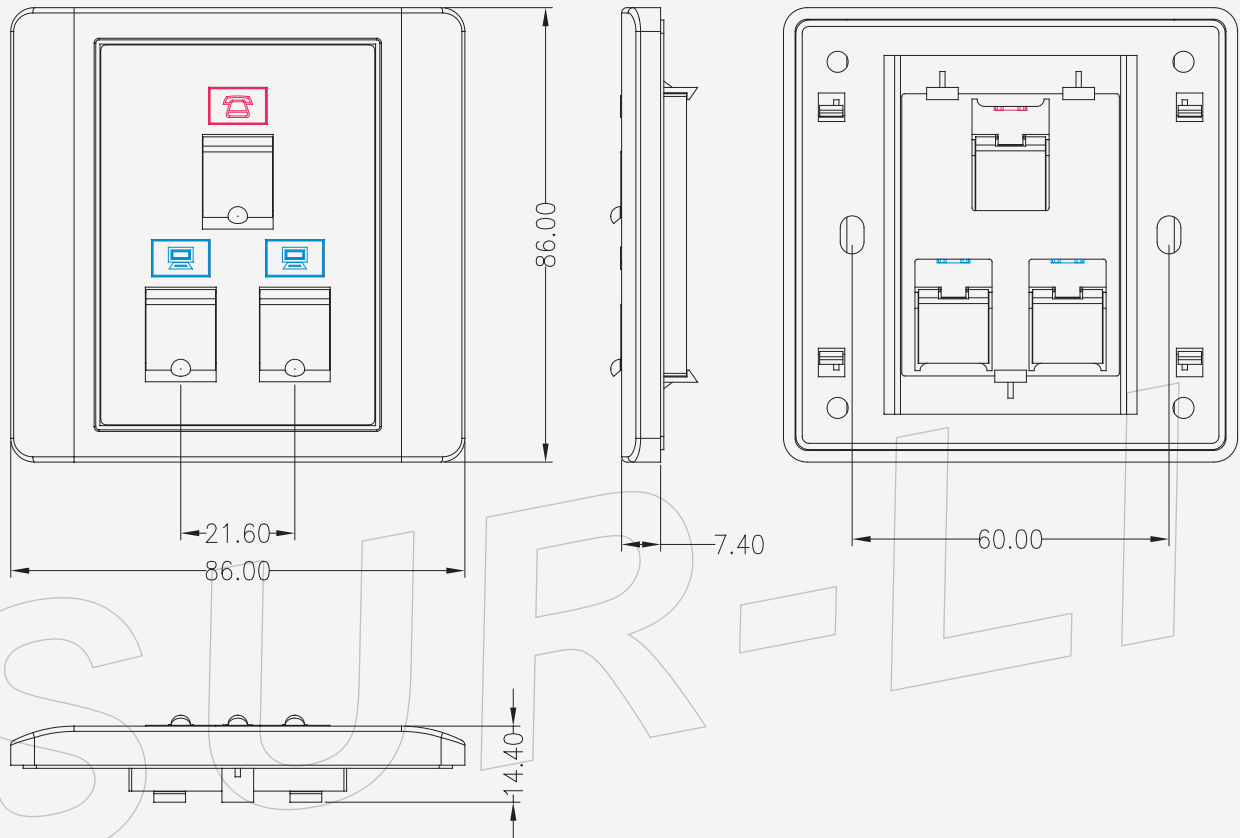

3 Port 86 type Faceplate

SL0FP03011101

NOTES:

1. COVER MATERIAL : ABS UL94V-0
2. BURR : 0.05mm MAX
3. PART NUMBER:SL0FP03011101