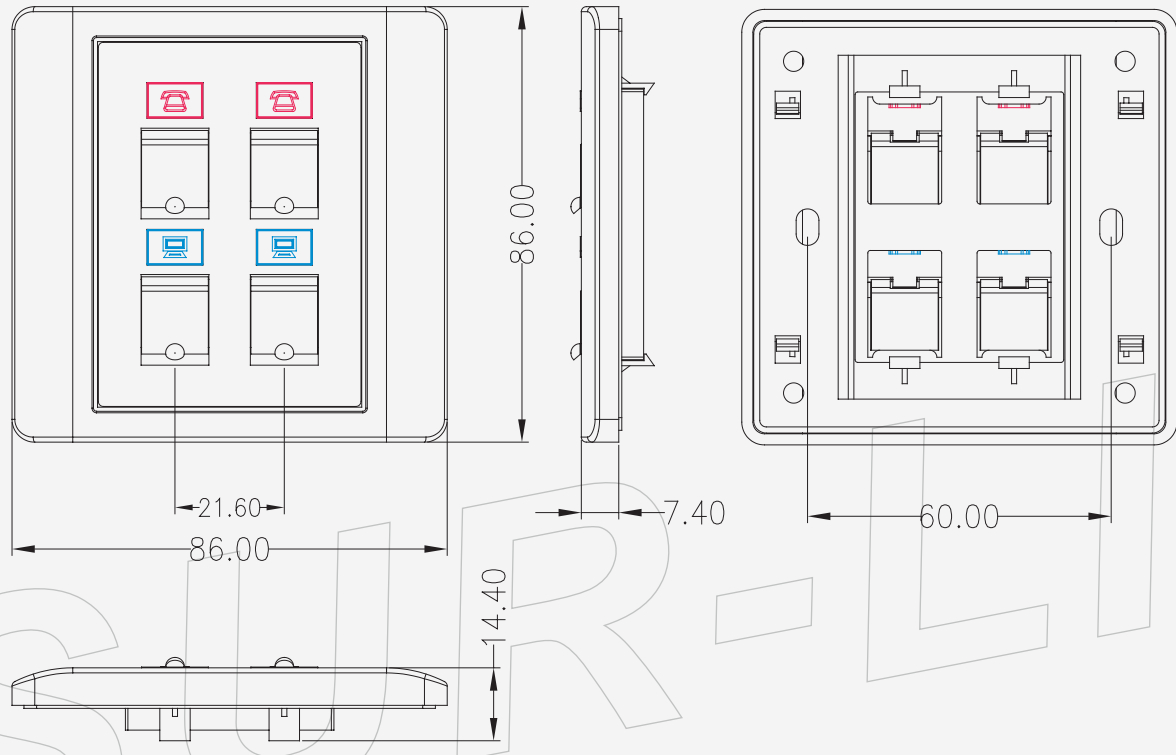

4 Port 86 type Faceplate

SL0FP04011101

NOTES:

1. COVER MATERIAL : ABS UL94V-0
2. BURR : 0.05mm MAX
3. PART NUMBER:SL0FP04011101