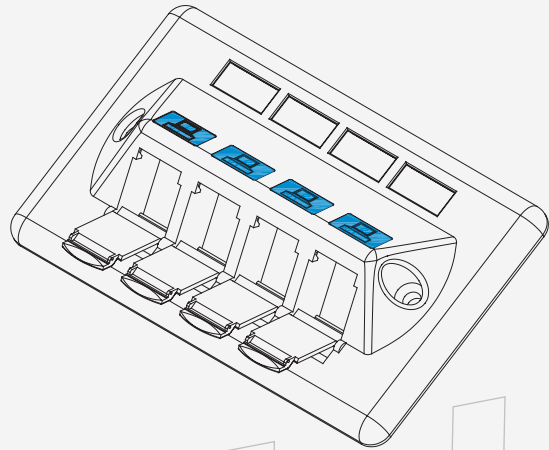

4 Port 120 type 45° Faceplate

SL0FP04011222

NOTES:

1. COVER MATERIAL : ABS UL94V-0
2. SHUTTER MATERIAL : ABS UL94V-0
3. COVER SURFACE : MAT
4. PART NUMBER:SL0FP04011222