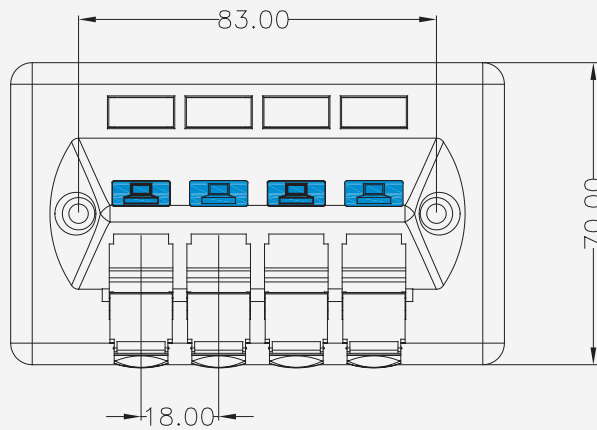

4 Port 120 type 45° Faceplate

SL0FP04011222

NOTES:

1. COVER MATERIAL : ABS UL94V-0
2. SHUTTER MATERIAL : ABS UL94V-0
3. COVER SURFACE : MAT
4. PART NUMBER:SL0FP04011222