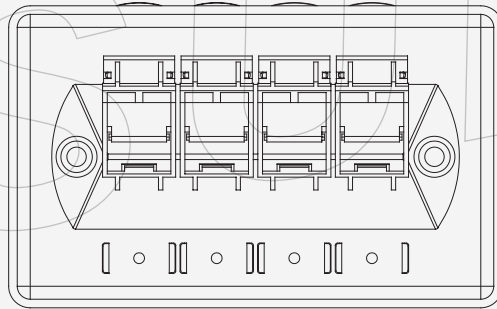

4 Port 120 type 45° Faceplate

SL0FP04011222

NOTES:

1. COVER MATERIAL : ABS UL94V-0
2. SHUTTER MATERIAL : ABS UL94V-0
3. COVER SURFACE : MAT
4. PART NUMBER:SL0FP04011222