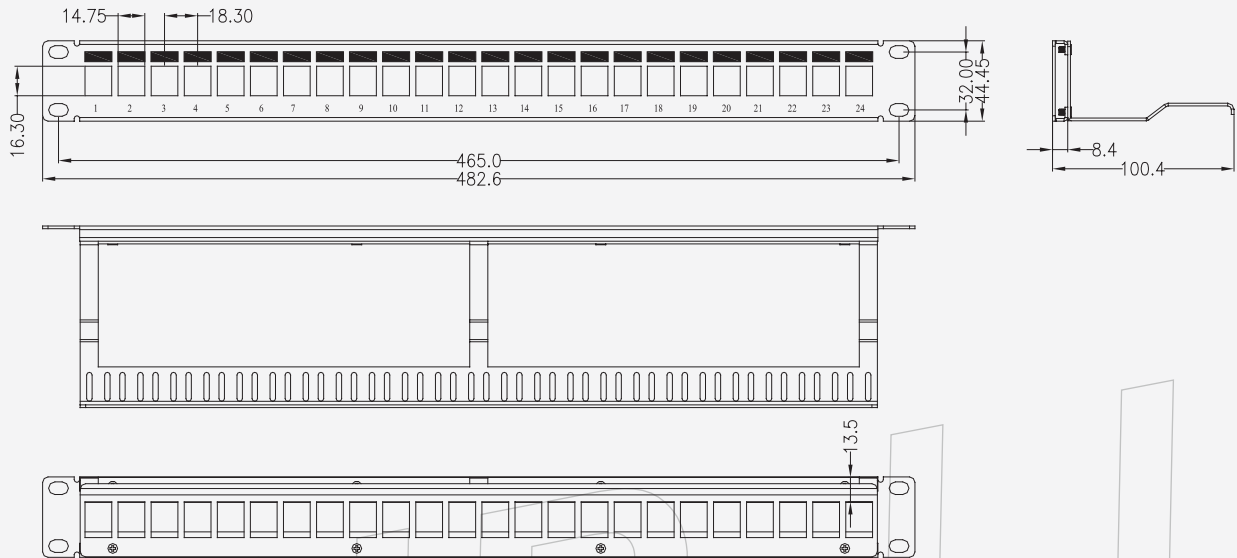

24 Port Blank Panel with Back Bar

SL0PP2412U101

NOTES:

1. MATERIAL : CARBON STEEL, T=1.5mm, POWDER COATING
2. BODY COLOR : BLACK
3. BURR : 0.05MM MAX
4. PART NUMBER : SL0PP2412U101