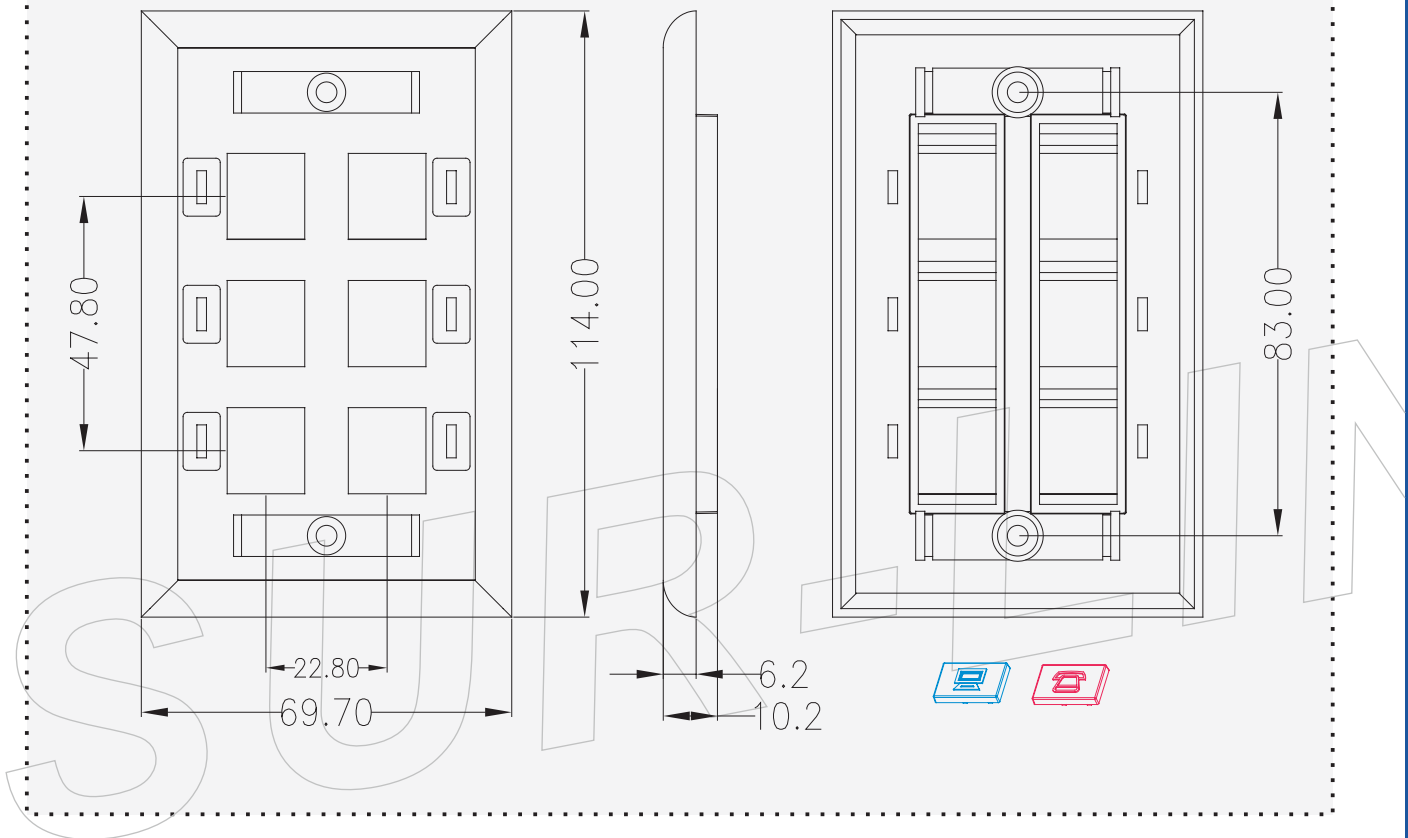

6 Port 120 type Faceplate

SL0FP06011201

NOTES:

1. MATERIAL : ABS UL94V-0
2. BURR : 0.05mm MAX
3. PART NUMBER:SL0FP06011201